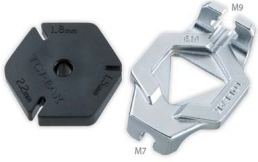

TOPEAK DuoSpoke Wrench, M7/M9